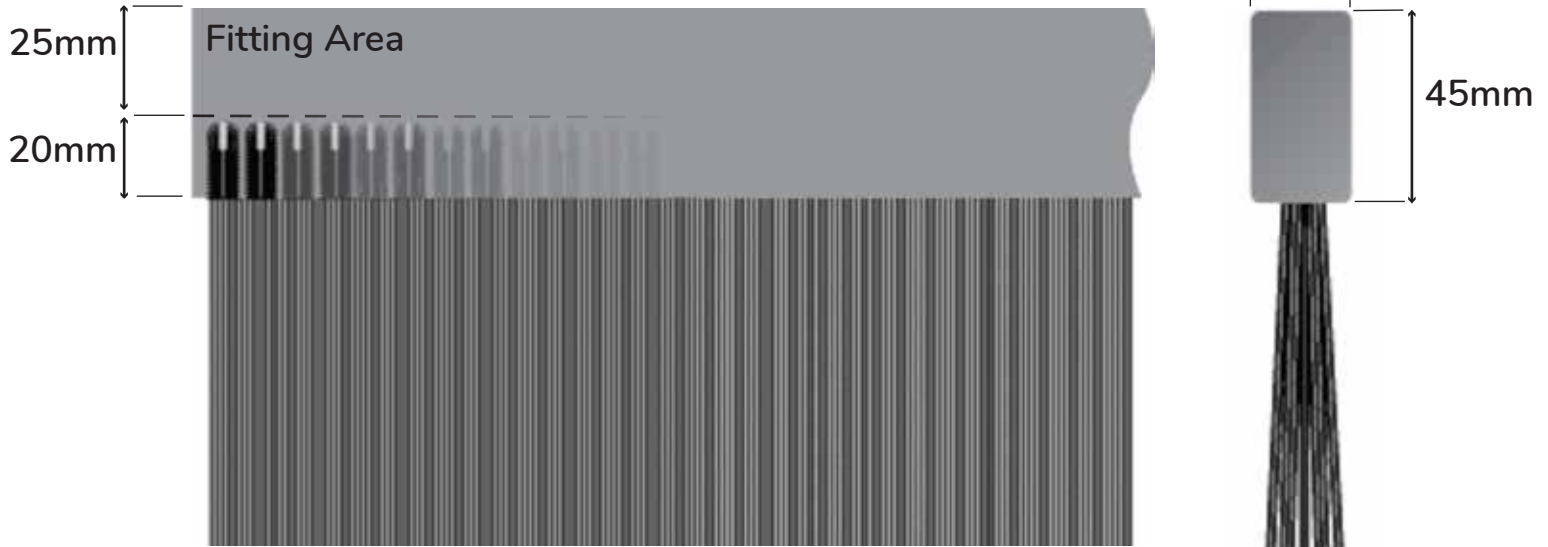

Protect your investment with Rock Off® Towing Brush Strip. to assist in damage prevention while off-road towing. Our brush system can be mounted under the vehicle, or on a tow bar hitch of your 4WD or towing vehicle. Our unique bristle design allows greater airflow and less drag than traditional mud flaps.

Phone: 03 9768 2865 | Fax: 03 9768 2875

Rock Off® is a brush system set into a sturdy HDPE plastic backing with tough polypropylene bristles.

We welcome your enquiry to discuss your specific needs. Standard lengths and bristle trims available

FITTING TIPS

- Rock Off can be drilled and fixed to an Angle Bracket or a C Channel for mounting.
- When measuring the trim length that you need, when we refer to Brush trim, that is the exact length of the bristle. You will need to add the length of the backing to that measurement when considering overall length.
- Our customer feedback is that the brush is most effective when mounted with anywhere from 100mm to 200mm clearance from the road.
- Remember this is a plastic bristle brush, so needs to be mounted away from the exhaust pipe. Both the heat of the exhaust pipe and the hot fumes that come from it can melt the bristles.
- Rock Off can also be cut into sections and mounted under the caravan as a secondary protection zone for your caravan's pipework.
- If you are unsure about fitting this product we recommend you contact your local 4WD after-market specialist, trailer specialist or engineer/fitter who could give you some advice as to the best way to fit to your vehicle.